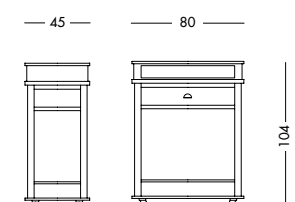

Carrello Ross_Art. T1221 S08C09

Carrello, tagliere laccato verde muschio, piano interno e cassetto in noce crudo.

Trolley, chopping board in moss green lacquer, inside shelf and drawer in untreated walnut.

Лакированная тележка, разделочная доска цвета зеленого мускуса, внутренняя полка и ящики с отделкой под необработанный орех.

cm L80 P45 H104

art. T1221

*Sempre al vostro servizio.
Carrelli e dispense attrezzate
per agevolare il lavoro
domestico senza rinunciare
allo stile.*

*Always at your service. Trolleys and larders
equipped to make house work easier without
doing away with style.*

*Всегда к вашим услугам. Тележки и
кухонные шкафы, оборудованные для
облегчения работы в быту, не отказываясь
от стиля.*

Dispensa Plato_Art. T1052 S08C09

Dispensa laccata verde muschio e cassetti noce crudo.

Store cupboard in moss green lacquer and drawers in untreated walnut.

Лакированный кухонный шкаф цвета зеленого мускуса с ящиками, отделанными под необработанный орех.

cm L82 P43 H154

art. T1052