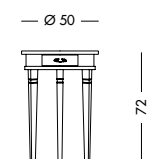

art. T1352

cm Ø50 H72