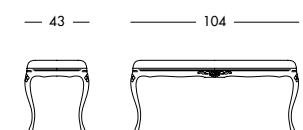

Panchetta Chatarina_ Art. T1575 S65RC01

Panchetta laccata tortora, rivestita in tessuto Dali pois grigio tortora.

Dove grey lacquered bench , covered in Dali dotted dove grey fabric.

Лакированная скамейка, обшитая тканью Dali pois бледно-коричневого цвета с сероватым оттенком.

cm L104 P43 H41

art. T1575

L'ispirazione romantica di Glamour.

The romantic inspiration of glamour.

Романтическое вдохновение коллекции glamour.

Divanetto Fenice_ Art. T1574A S67RA01

Divanetto laccato testa di moro, rivestito in tessuto Botticelli rosa indiana.

Dark brown lacquered banquette, covered in Botticelli indian rose fabric.

Лакированный темно-коричневый диван, обшитый тканью Botticelli цвета индийской розы.

cm L106 P41 H42/80

art. T1574A