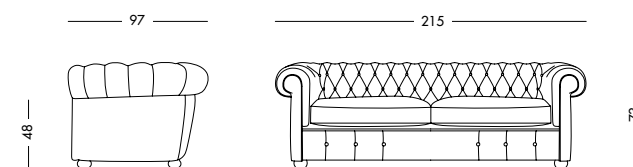

cm L215 P97 H48/73

art. T4381

art. T4382

art. T4383

Panchetta Chatarina_ Art. T1575 S65RC01

Panchetta laccata tortora, rivestita in tessuto Dali pois grigio tortora.

Dove grey lacquered bench , covered in Dali dotted dove grey fabric.