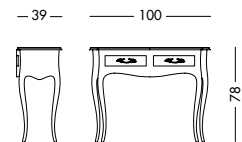

Consolle Ottante_Art. T 3800 S07T19

Consolle laccata rosso e top in ciliegio Nevada.

Red lacquered composition and Nevada cherry top.

Лакированный столик красного цвета с верхом, отделанным под вишню Nevada.

cm L100 P39 H78

art. T3800