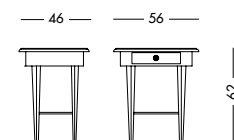

cm L56 P46 H62

art. T4255