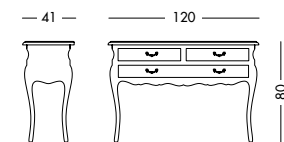

Consolle laccata bianco mandorla e top in noce crudo.
Console in almond white lacquer and top untreated walnut.
Лакированный столик цвета белого миндального ореха с верхом, отделанным под необработанный орех.

cm L120 P41 H80

art. T1513