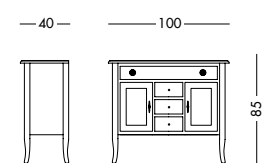

Consolle Ashen Art. T1468 S05T09C09A09

Consolle laccata bianco mandorla, top, ante e cassetti in noce crudo.

Console in almond white lacquer, top and drawers in untreated walnut.

Лакированный столик цвета белого миндального ореха с верхом, дверцами и ящиками, отделанными под необработанный орех.

cm L100 P40 H85

art. T1468