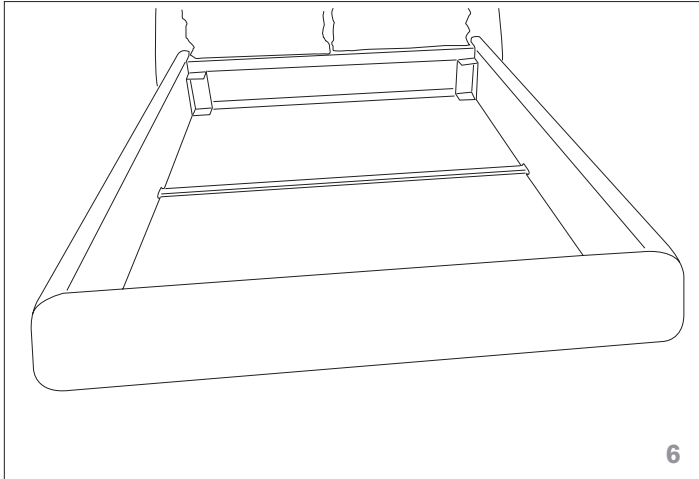

t +39 049 9453300
f +39 049 9450725

info@tonincasa.it
www.tonincasa.it

dharma

design by Nicola Tonin

scheda di montaggio
assembly instructions

7872

2 di 2

100% Made in Italy