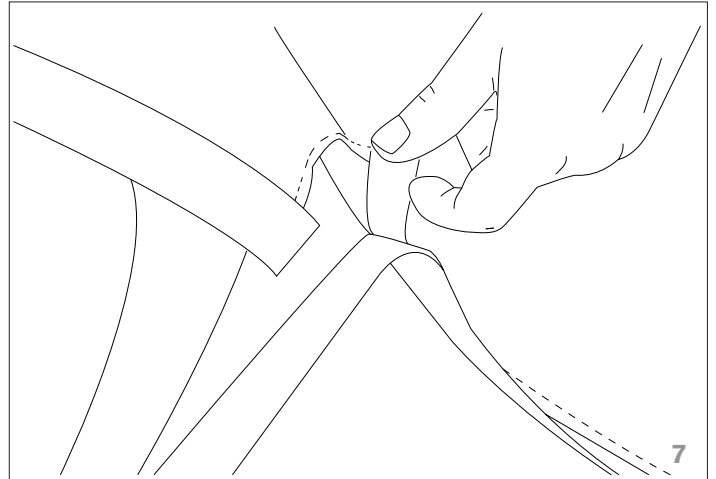

t +39 049 9453300
f +39 049 9450725

info@tonincasa.it
www.tonincasa.it

dharma

design by Nicola Tonin

scheda di montaggio
assembly instructions

7872

2 di 2

100% Made in Italy