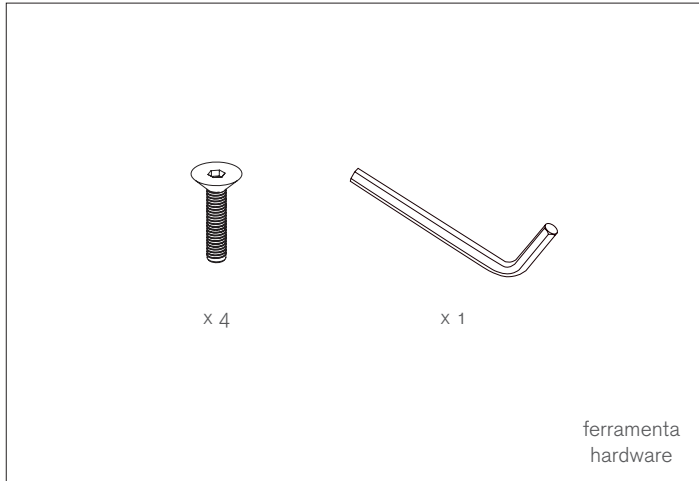

# alicante

scheda di montaggio  
assembly instructions

design by Claudio Lovadina

7504C

100% Made in Italy

**Tonin Casa**  
divisione della  
**Progetto Design International srl**

Via Palladio, 43  
35010 San Giorgio in Bosco (PD), Italy