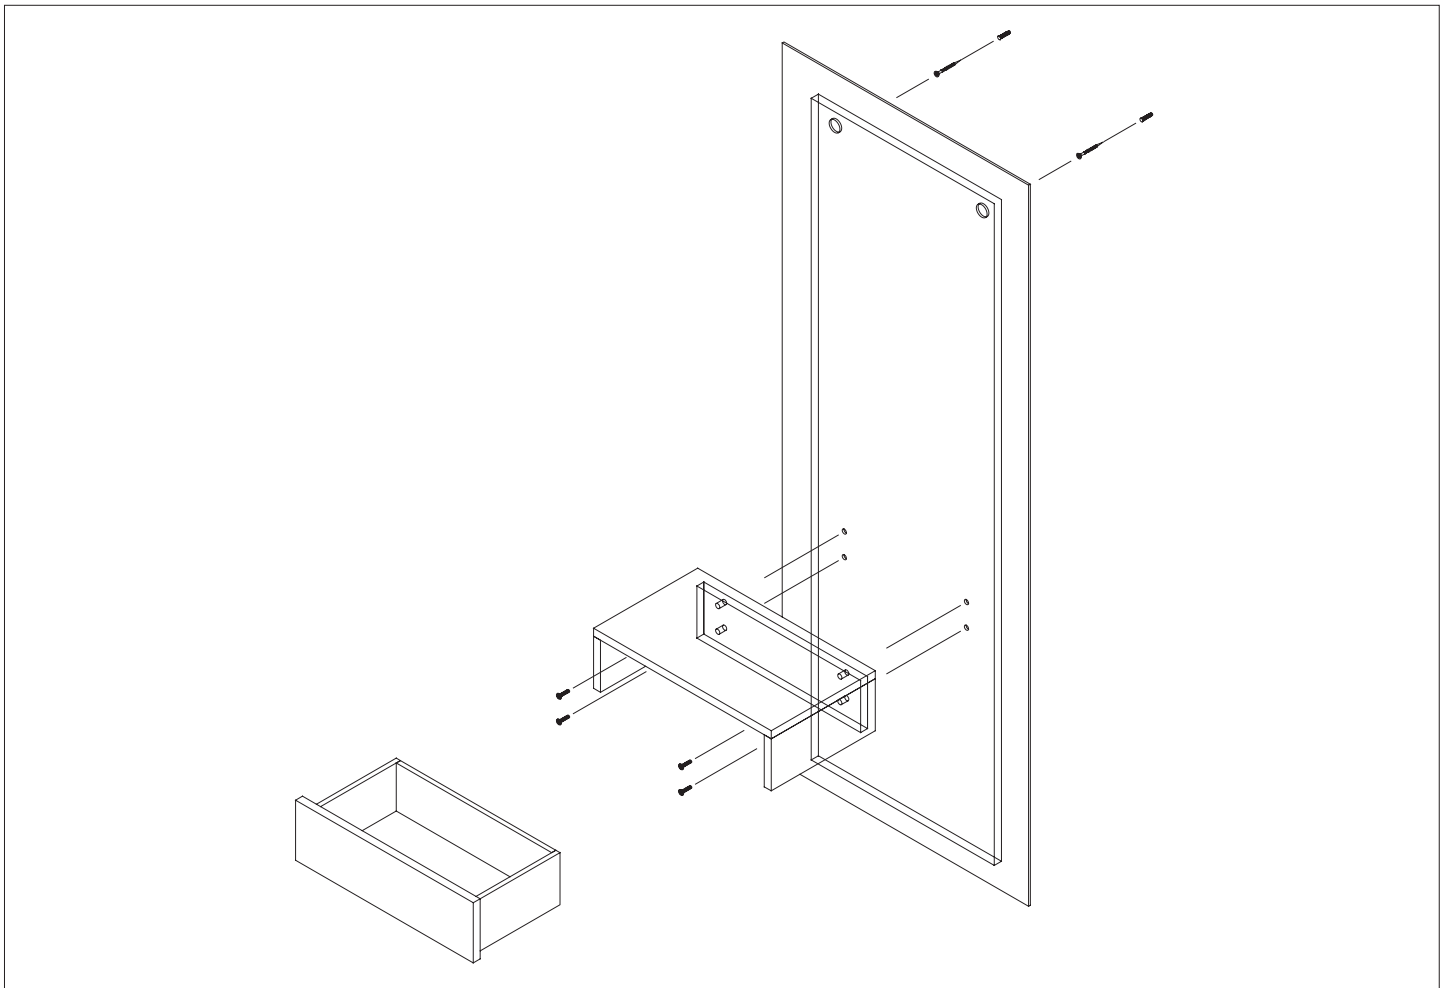

# alicante

scheda di montaggio  
assembly instructions

design by Claudio Lovadina

7504C

100% Made in Italy

**Tonin Casa**  
divisione della  
**Progetto Design International srl**

Via Palladio, 43  
35010 San Giorgio in Bosco (PD), Italy