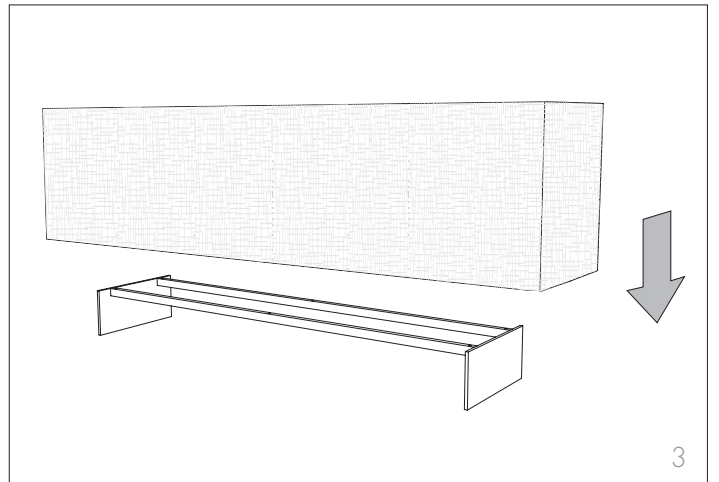

coated

design by Studio Tonin Creatives

scheda di montaggio
assembly instructions

8643 - 8644

100% Made in Italy

Tonin Casa
divisione della
Progetto Design International srl

Via Palladio, 43
35010 San Giorgio in Bosco (PD), Italy