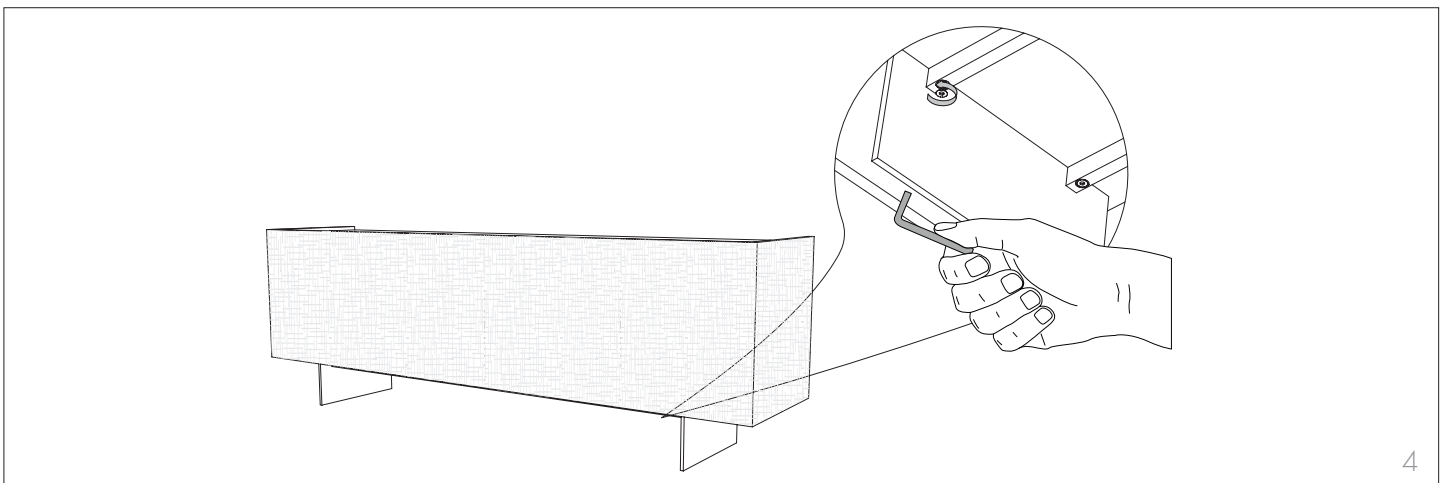

coated

design by Studio Tonin Creatives

scheda di montaggio
assembly instructions

8643 - 8644

100% Made in Italy

Tonin Casa
divisione della
Progetto Design International srl

Via Palladio, 43
35010 San Giorgio in Bosco (PD), Italy