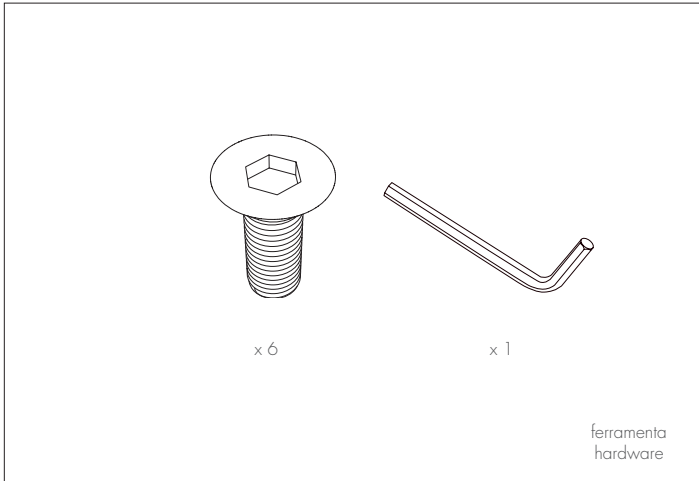

coated

design by Studio Tonin Creatives

scheda di montaggio
assembly instructions

8643 - 8644

100% Made in Italy

Tonin Casa
divisione della
Progetto Design International srl

Via Palladio, 43
35010 San Giorgio in Bosco (PD), Italy