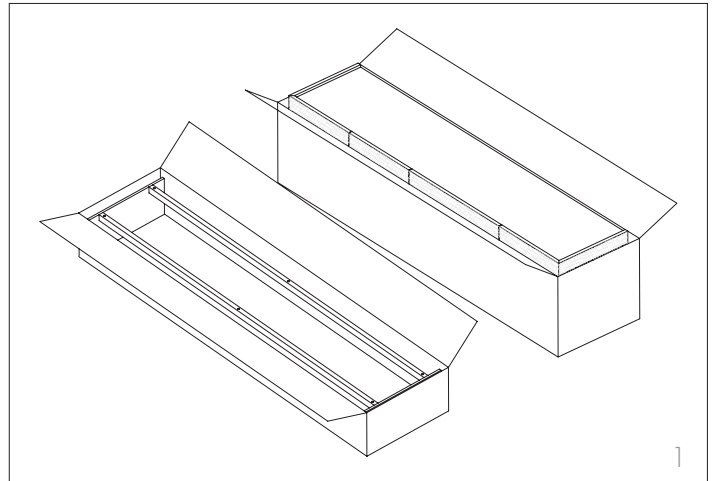

coated

design by Studio Tonin Creatives

scheda di montaggio
assembly instructions

8643 - 8644

100% Made in Italy

Tonin Casa
divisione della
Progetto Design International srl

Via Palladio, 43
35010 San Giorgio in Bosco (PD), Italy