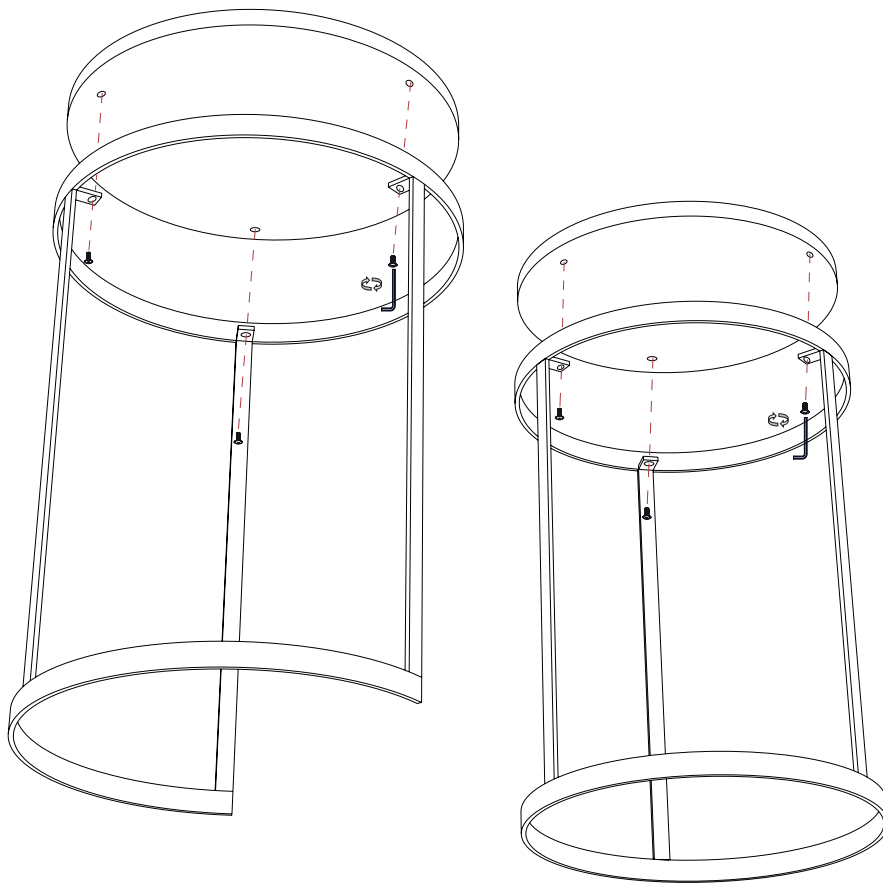

hammer

design by M. Mottin/E. Barbieri

scheda di montaggio
assembly instructions

6237

100% Made in Italy

x 1

x 6

ferramenta
hardware