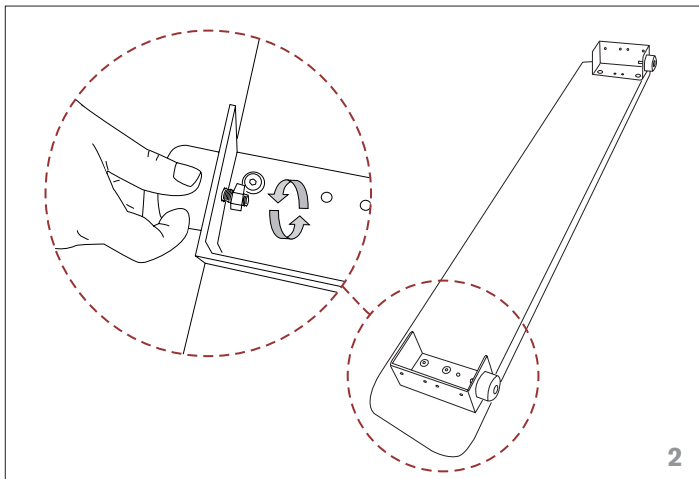

# joy

design by Studio Tonin Creatives

**scheda di montaggio**  
assembly instructions

7868A - 7869A

1 di 2

100% Made in Italy

**Tonin Casa**  
divisione della  
**Progetto Design International srl**

Via Palladio, 43  
35010 San Giorgio in Bosco (PD), Italy