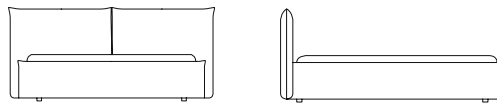

# joy

design by Studio Tonin Creatives

**scheda di montaggio**  
assembly instructions

7868A - 7869A

1 di 2

100% Made in Italy

**Tonin Casa**  
divisione della  
**Progetto Design International srl**

Via Palladio, 43  
35010 San Giorgio in Bosco (PD), Italy