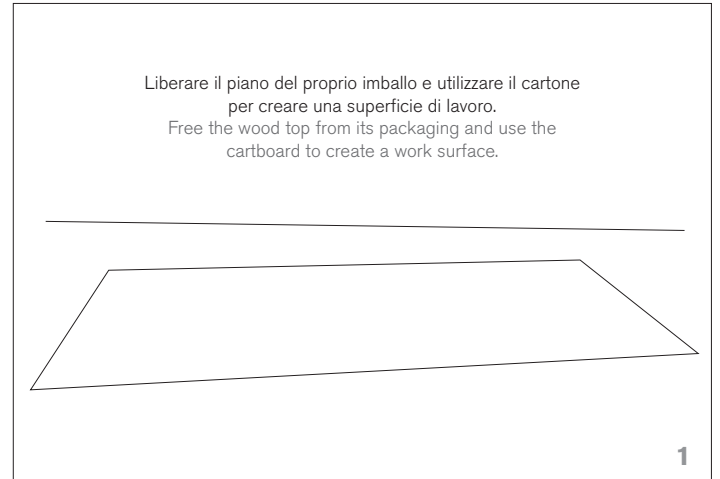

# joy

design by Studio Tonin Creatives

**scheda di montaggio**  
assembly instructions

7868A - 7869A

1 di 2

100% Made in Italy

**Tonin Casa**  
divisione della  
**Progetto Design International srl**

Via Palladio, 43  
35010 San Giorgio in Bosco (PD), Italy