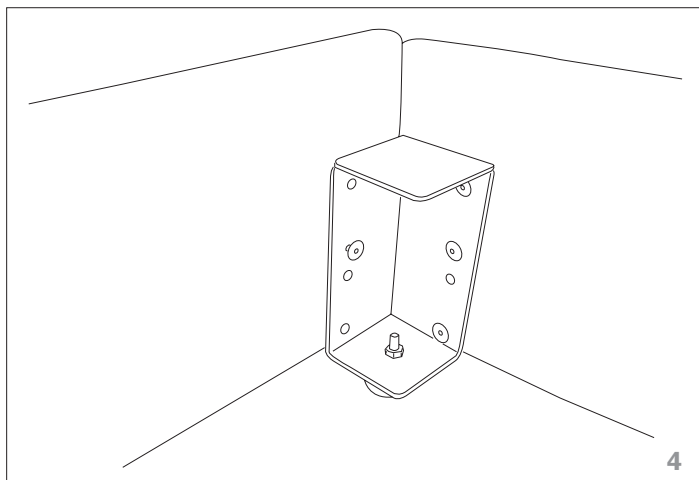

# joy

design by Studio Tonin Creatives

**scheda di montaggio**  
assembly instructions

7868A - 7869A

1 di 2

100% Made in Italy

**Tonin Casa**  
divisione della  
**Progetto Design International srl**

Via Palladio, 43  
35010 San Giorgio in Bosco (PD), Italy