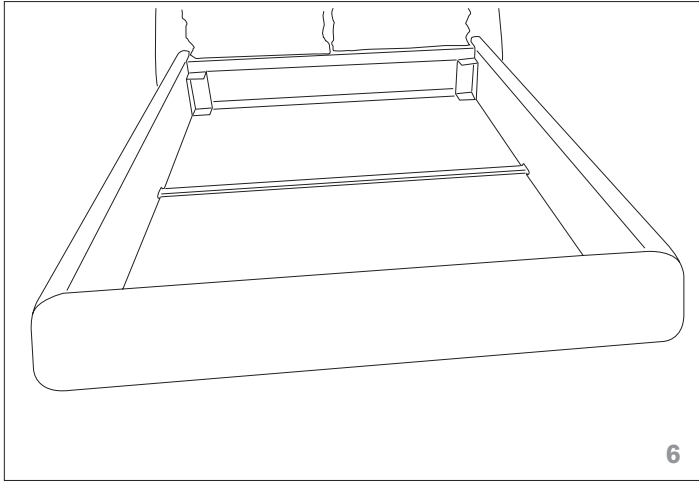

# joy

design by Studio Tonin Creatives

**scheda di montaggio**  
assembly instructions

7868A - 7869A

2 di 2

100% Made in Italy

**Tonin Casa**  
divisione della  
**Progetto Design International srl**

Via Palladio, 43  
35010 San Giorgio in Bosco (PD), Italy