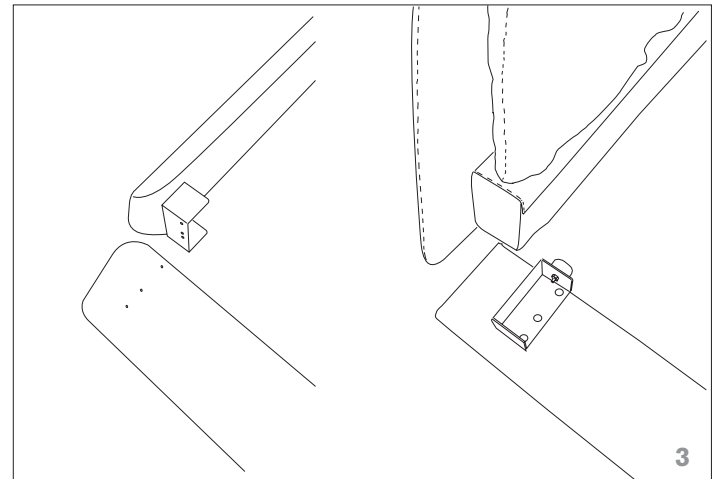

# joy

design by Studio Tonin Creatives

**scheda di montaggio**  
assembly instructions

7868A - 7869A

1 di 2

100% Made in Italy

**Tonin Casa**  
divisione della  
**Progetto Design International srl**

Via Palladio, 43  
35010 San Giorgio in Bosco (PD), Italy