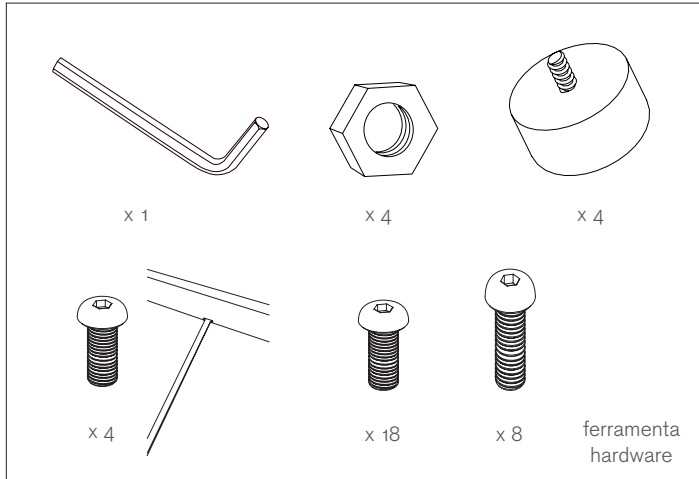

# joy

design by Studio Tonin Creatives

**scheda di montaggio**  
assembly instructions

7868A - 7869A

1 di 2

100% Made in Italy

**Tonin Casa**  
divisione della  
**Progetto Design International srl**

Via Palladio, 43  
35010 San Giorgio in Bosco (PD), Italy