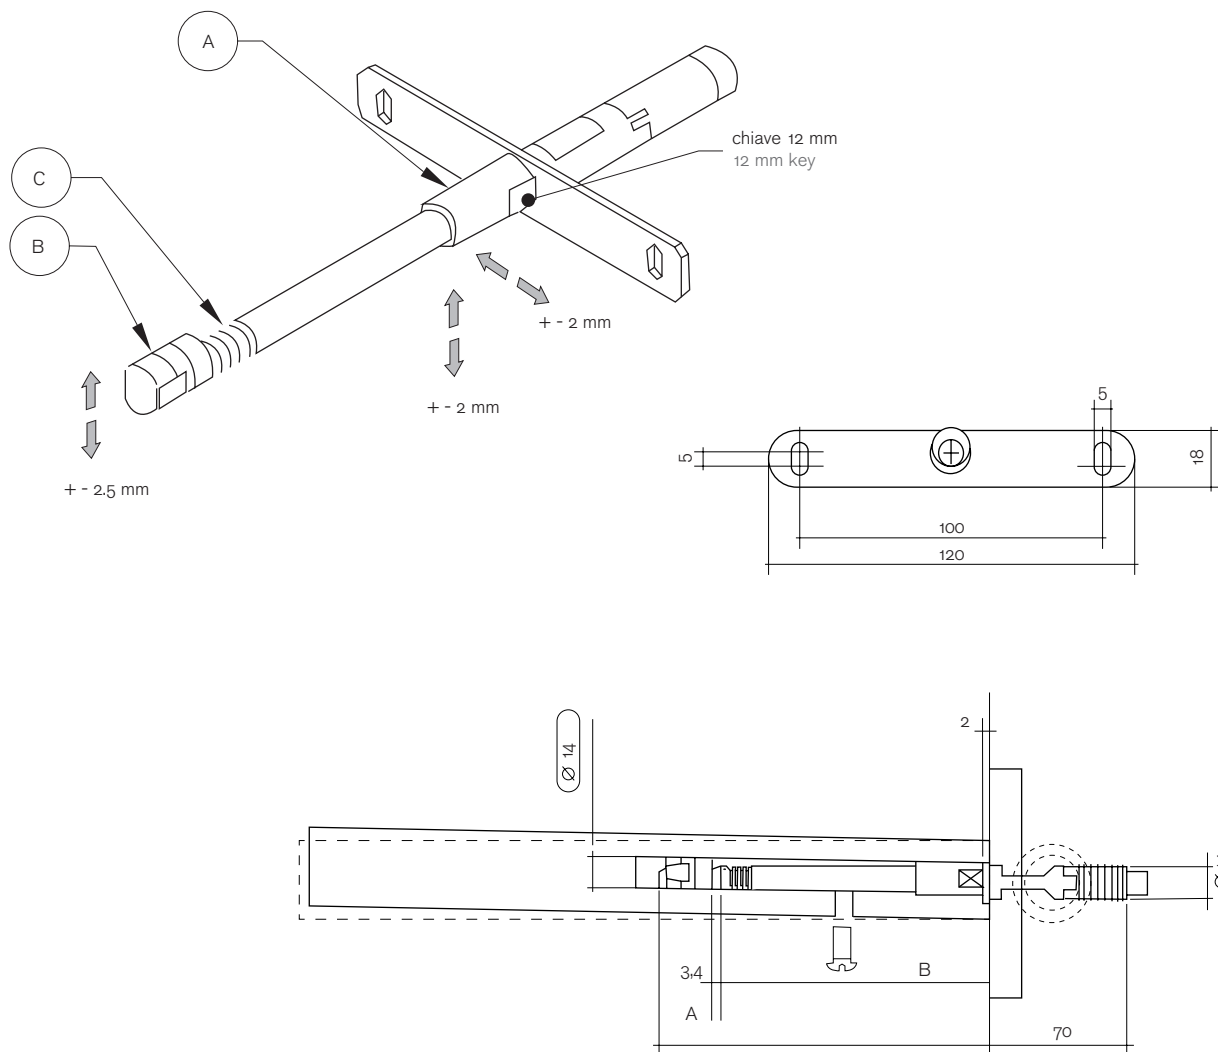

REGGIMENSOLA REGISTRABILE
ADJUSTABLE SHELF SUPPORT

100% Made in Italy

tipo type	misura measure	A	B	finitura finishing	box	kg/box
MN102.	145.	145	100	02 zincato bianco - white zinc	100	17,3
	170.	170	125		100	19